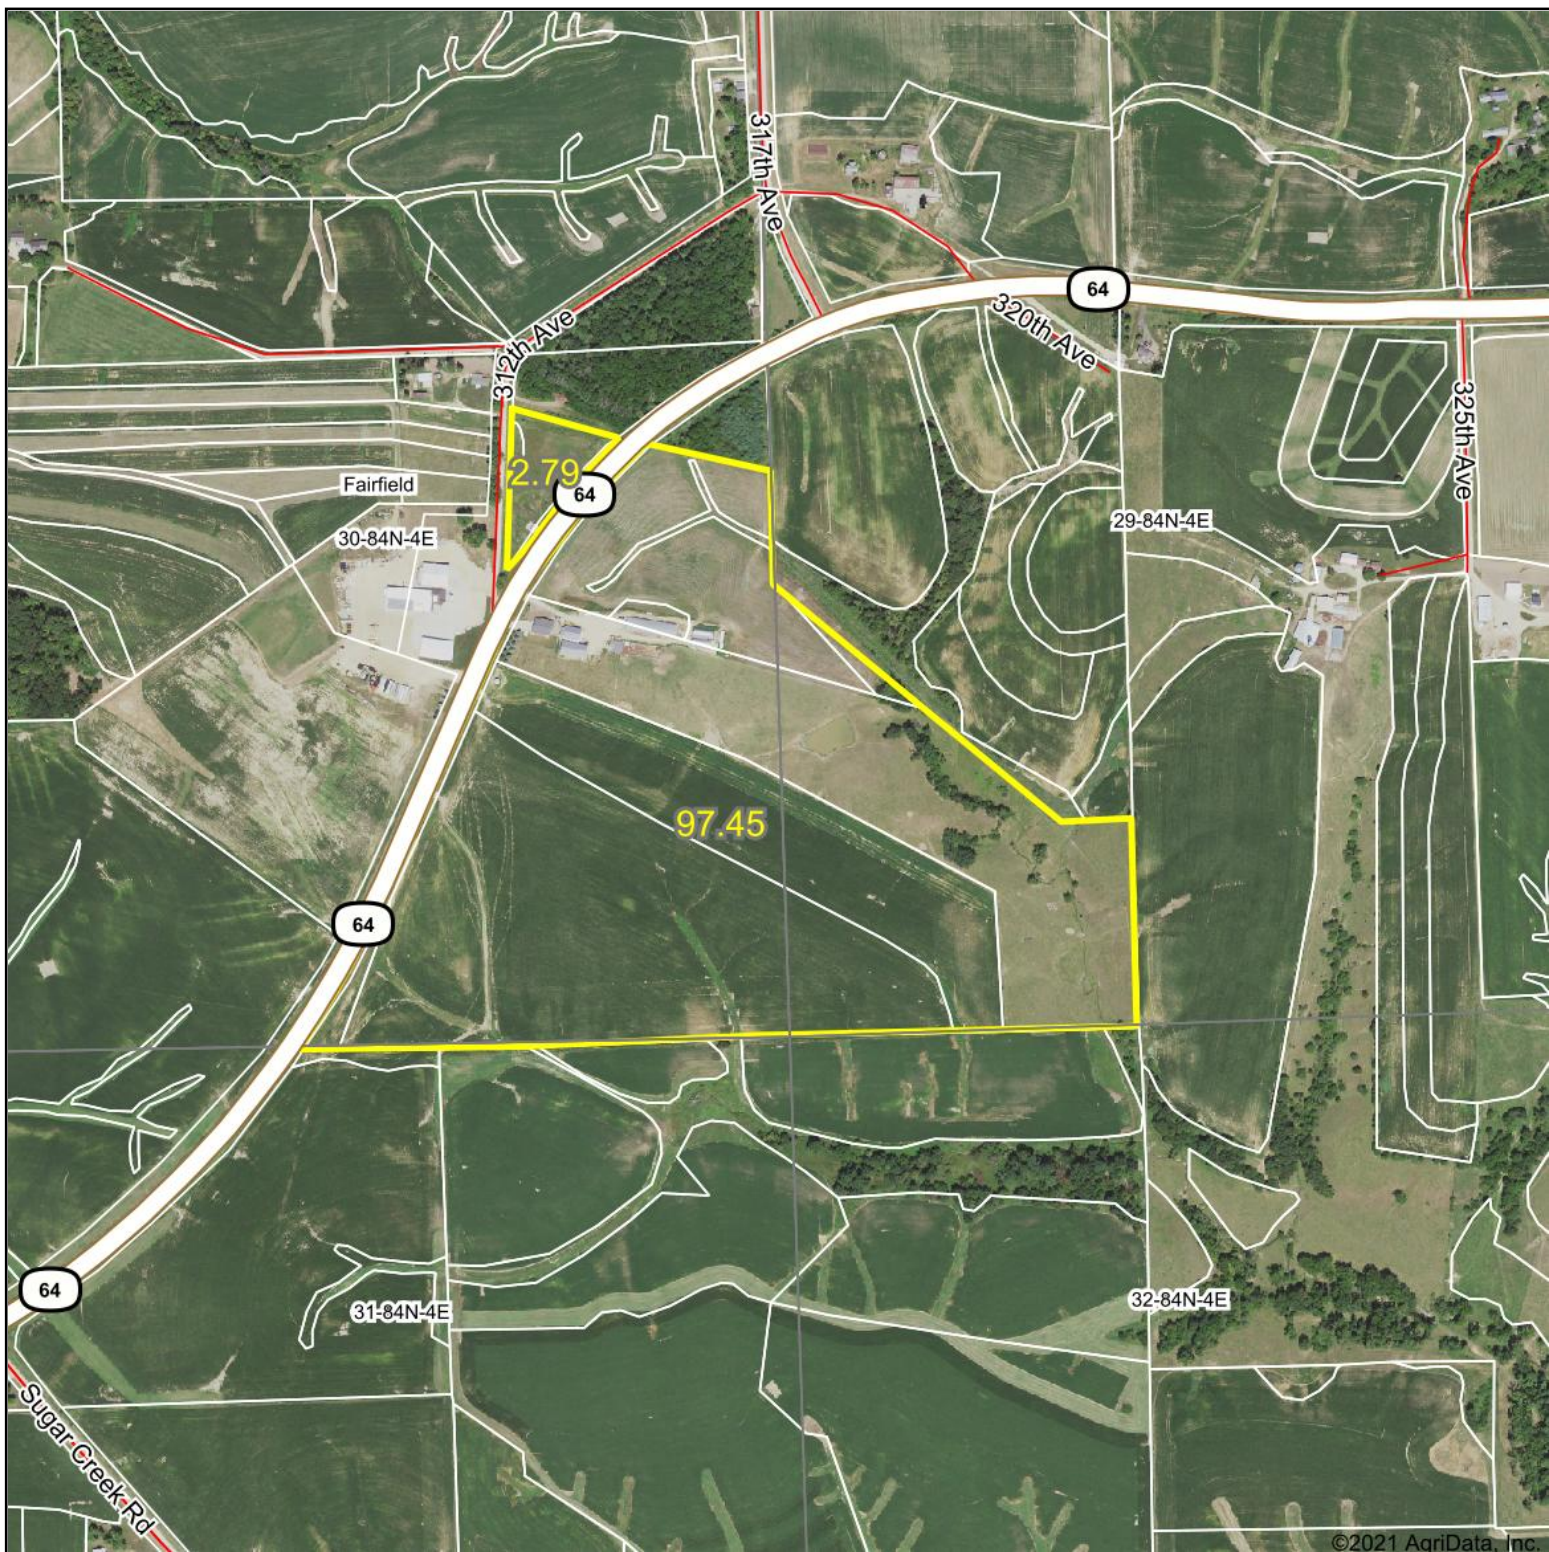

Aerial Map - Total Acres

©2021 AgriData, Inc.

Map Center: 42° 3' 0.44, -90° 31' 47.27

30-84N-4E
Jackson County
Iowa

9/2/2021

© AgriData, Inc. 2021 www.AgriDataInc.com

Field borders provided by Farm Service Agency as of 5/21/2008.